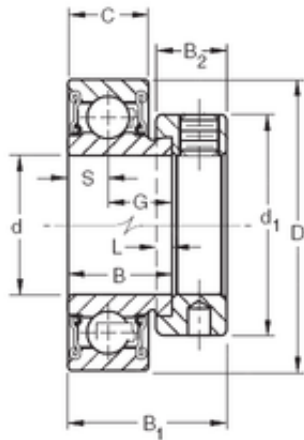

NTN BEARING USA CORP.

23,8125 mm x 52 mm x 21,44 mm TIMKEN RA015RR Insert Bearings Cylindrical OD

Bearing No. RA015RR

Size	23.8125x52x21.44 mm
Bore Diameter	23,8125 mm
Outer Diameter	52 mm
Width	21,44 mm
d	23,8125 mm
D	52 mm
B	21,44 mm
C	15 mm
d1	38,1 mm
B1	31 mm
B2	13,5 mm
G	13,92 mm
L	4 mm
S	7,49 mm
Weight	0,2 Kg
Basic dynamic load rating (C)	15,8 kN

RA015RR Bearing 2D drawings and 3D CAD models